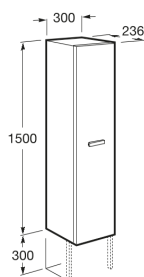

NEW VICTORIA**Reversible column unit**

DIMENSIONS

Length	300 mm
Width	236 mm
Height	1500 mm

COLOURS AND FINISHES

PRICE (VAT INCLUDED)

£412.37

TECHNICAL DRAWINGS

**FEATURES**

Closing and opening system: Soft close doors

Door type: Hinged

Doors and drawers combination: 1 door

Furniture configuration: Doors

Installation type: Wall-hung, Wall-hung with optional legs

Legs compatibles: 2 Legs